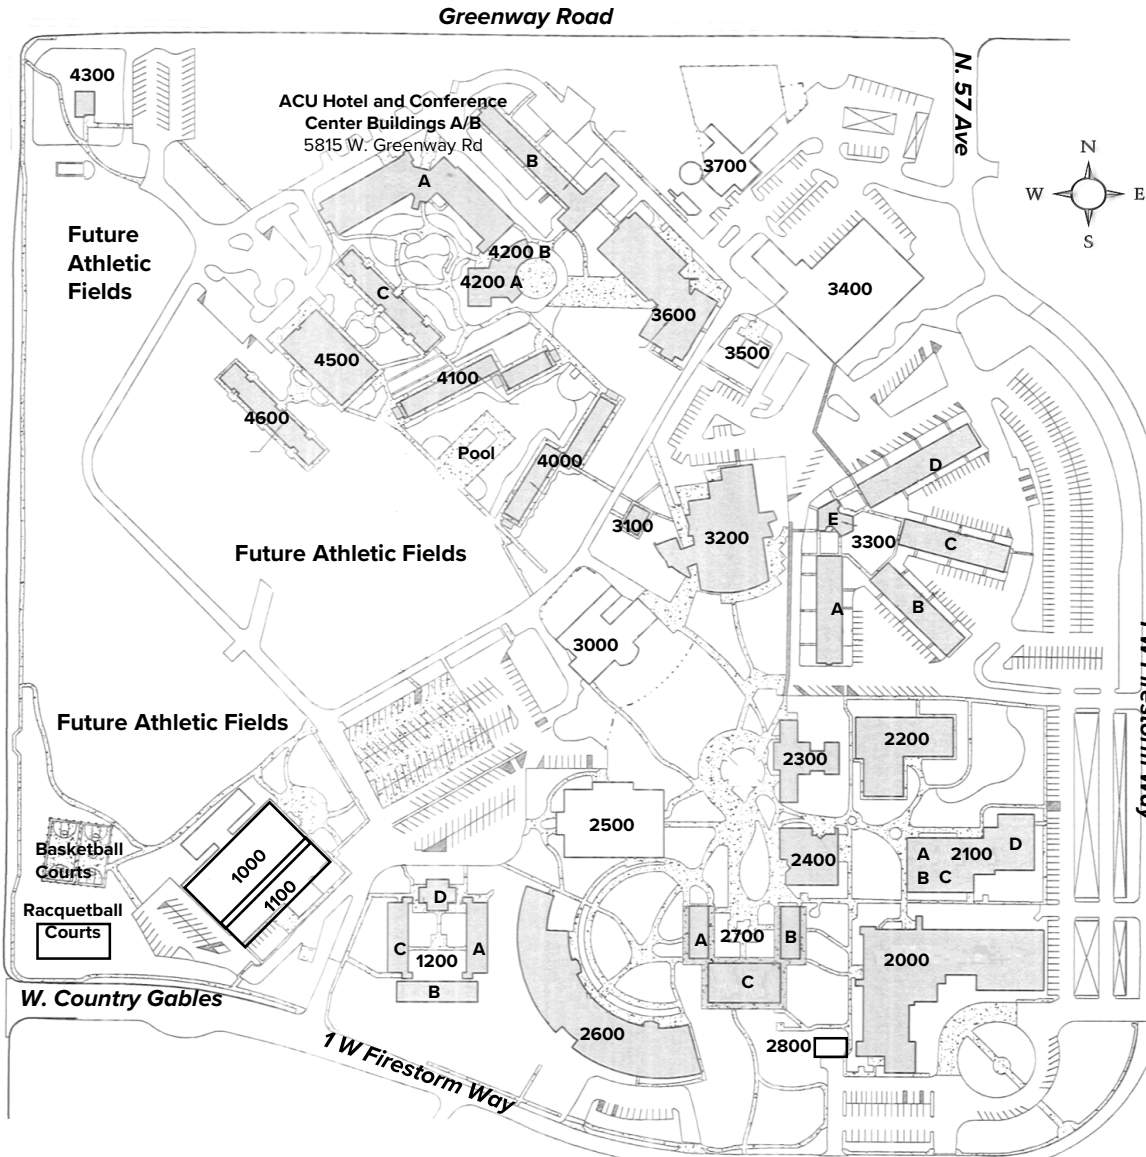

NORTHWEST CAMPUS

- 4000 Freedom Residence Hall
- 4100 Liberty Residence Hall
- 4200 Auditoriums
 - Auditorium A (Large)
 - Auditorium B (Small)
- 4300 Chapel
- 4500 Founders Hall
- 4600 Patriots Residence Hall II

SOUTHWEST CAMPUS

- 1000 ACU Event Center
- 1100 Campus Safety
 - Sports Medicine Clinic
- 1200 Constitution Apartments
 - A-APT 101-108/201-208
 - B-APT 109-117/209-217
 - C-APT 118-125/218-225
 - D-LOUNGE

NORTHEAST CAMPUS

- 3000 The Tower and Student Union
- 3100 Future RD Apartment
- 3200 Commons/ Cafeteria
- 3300 Independence Apartments
 - A-APT 1-12
 - B-APT 13-24
 - C-APT 25-36
 - D-APT 37-50
 - E-Lounge
- 3400 The Hangar
- 3500 North Plant
- 3600 Executive Education
 - Offices
 - Auditoriums

SOUTHEAST CAMPUS

- 2000 Administration
 - Faculty
 - Athletics
 - Admissions/Financial Aid
- 2100 Lecture Halls / Offices
 - A-C Lecture Halls
 - D-Offices
- 2200 Offices
- 2300 Student Success Center
- 2400 Science and Technology
- 2500 Music and Communication
- 2600 Library
- 2700 Classrooms Building C
 - Coaches' Offices A & B
- 2800 South Plant